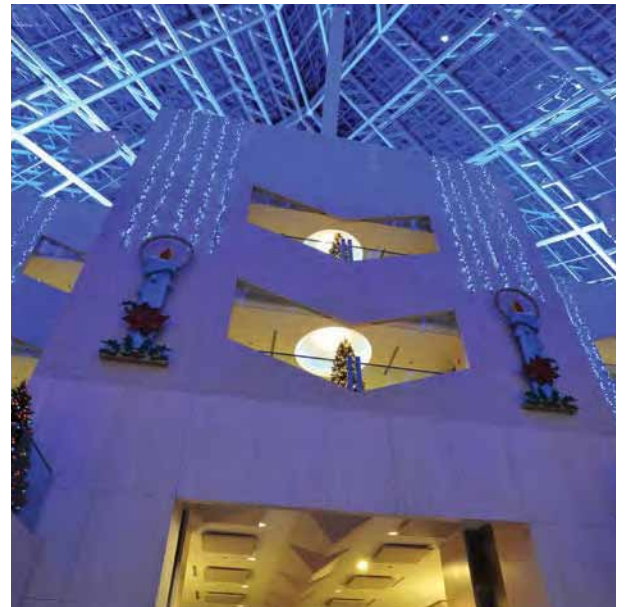

Color: DBR209

Code: YW260G